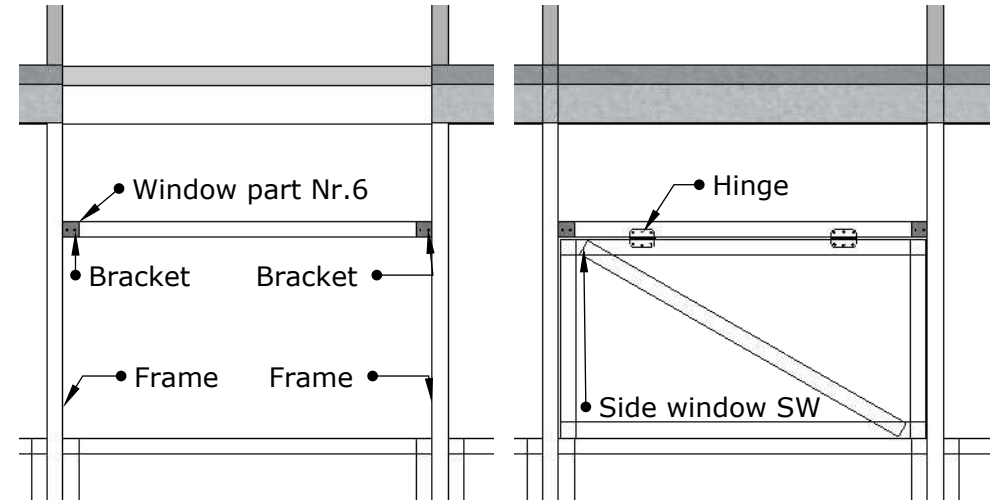

**Assembly step 9-11**

**Additional side window installation for greenhouse**

<b>Greenhouse Smart 2x3 meter</b>				
Rasēja		20.03.2024		Side window installation
Pasūtītājs				<b>Lapa 15</b>

<b>Drawing</b>	Greenhouse side window	<b>Quantity</b>	optional	<b>Screws</b>	12
----------------	------------------------	-----------------	----------	---------------	----

Item ID	QTY	Length
2,3	2	508.0 mm
4	1	~ 969.8 mm
1,5	2	~ 938.0 mm
6	1	~ 950.0 mm
<b>Meterage</b>		<b>4.812</b>

1. Install window part Nr.6 at your desired height between greenhouse frames "Frame" using the brackets included in package
2. Screw side window "SW" to part Nr.6 using hinges and screws included in the package

[ Bracket indicates the orientation of the profile

<b>Greenhouse Smart 2x3 meter</b>				
<b>Rasēja</b>		20.03.2024	<b>Side window installation</b>	
<b>Pasūtītājs</b>			<b>Lapa 16</b>	

<b>Greenhouse Smart 2x3 meter</b>						
<b>Rasēja</b>			<b>20.03.2024</b>	<b>Polycarbonate layout un cut sheets</b>		
<b>Pasūtītājs</b>						<b>Lapa 17</b>