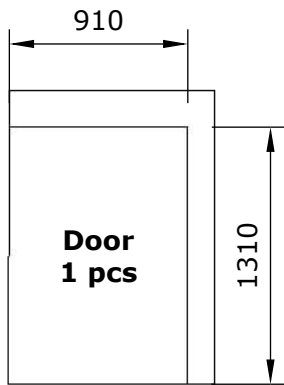

Item ID	QTY	Length
2,3	2	508.0 mm
4	1	~ 969.8 mm
1,5	2	~ 938.0 mm
6	1	~ 950.0 mm
<b>Meterage</b>		<b>4.812</b>

1. Install window part Nr.6 at your desired height between greenhouse frames "Frame" using the brackets included in package
2. Screw side window "SW" to part Nr.6 using hinges and screws included in the package

[ Bracket indicates the orientation of the profile

<b>Greenhouse Smart 2x3 meter</b>				
<b>Rasēja</b>		20.03.2024	<b>Side window installation</b>	
<b>Pasūtītājs</b>			<b>Lapa 16</b>	

<b>Greenhouse Smart 2x3 meter</b>						
<b>Rasēja</b>			<b>20.03.2024</b>	<b>Polycarbonate layout un cut sheets</b>		
<b>Pasūtītājs</b>						<b>Lapa 17</b>

**Pre cut polycarbonate**

Cut to size polycarbonate (1 boxes= 12 sheets /1,5x1,05) + polycarbonate for window) - total of 2 boxes (24 sheets)

**Greenhouse Smart 2x3 meter**

Rasēja

20.03.2024

**Polycarbonate lay out - cut to size**