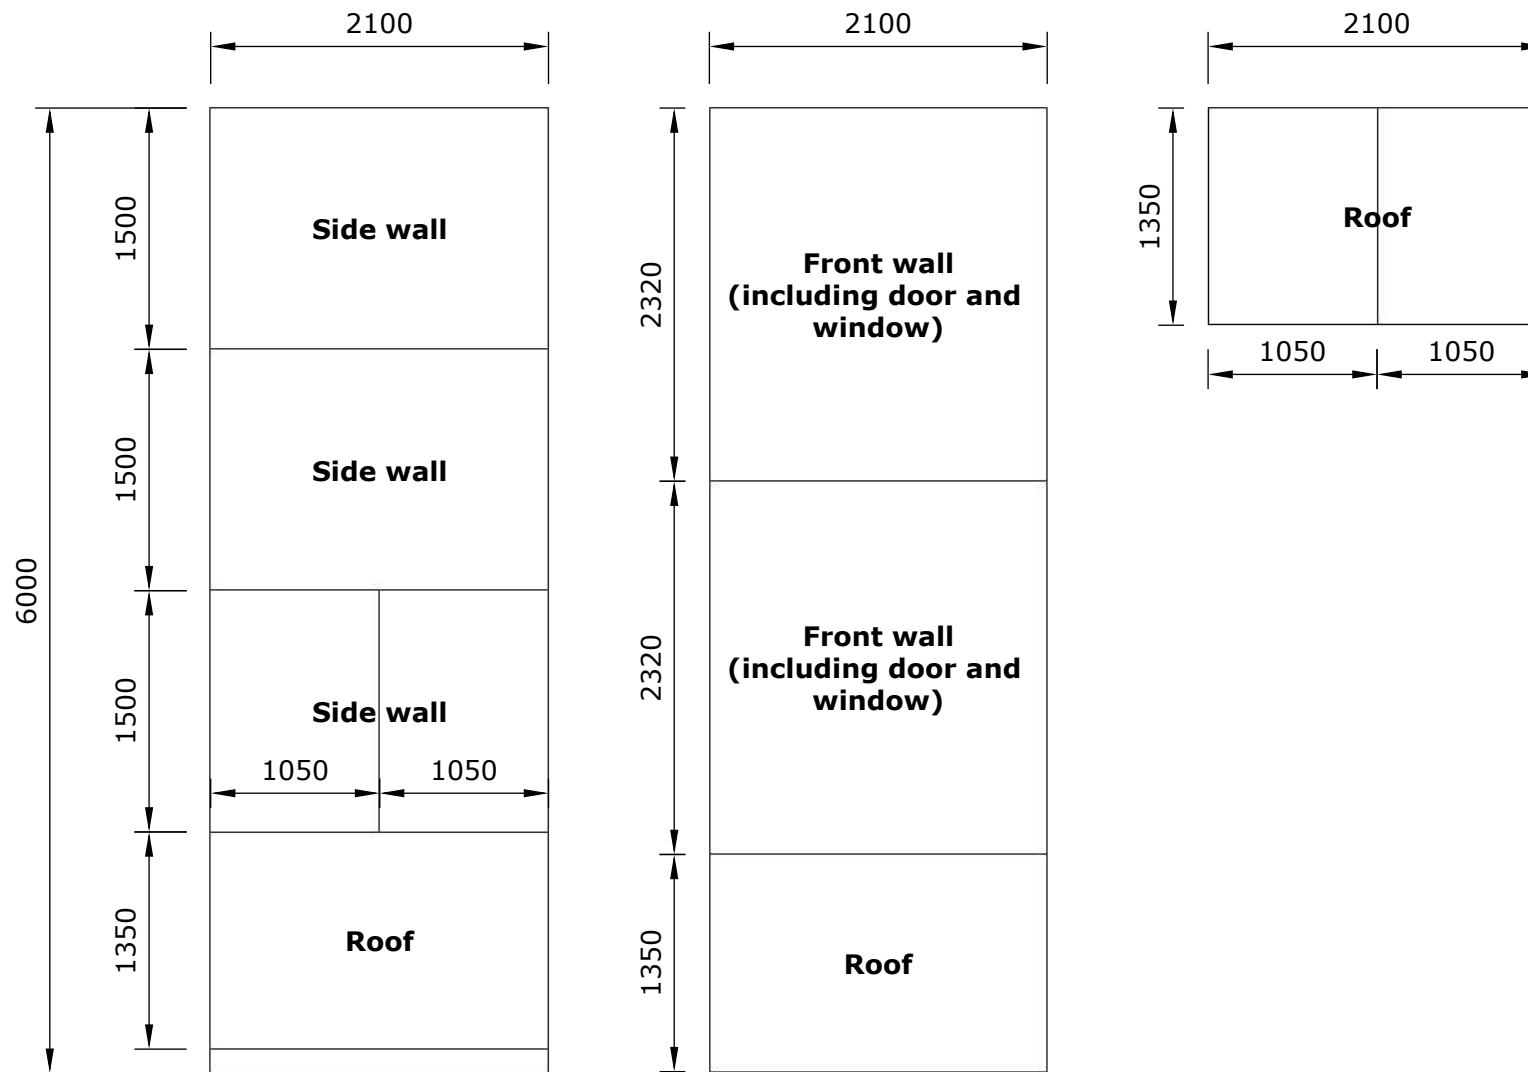

**Assembly step 9-11**

**Additional side window installation for greenhouse**

<b>Greenhouse Smart 2x3 meter</b>				
Rasēja		20.03.2024		Side window installation
Pasūtītājs				<b>Lapa 15</b>

<b>Drawing</b>	Greenhouse side window	<b>Quantity</b>	optional	<b>Screws</b>	12
----------------	------------------------	-----------------	----------	---------------	----

Item ID	QTY	Length
2,3	2	508.0 mm
4	1	~ 969.8 mm
1,5	2	~ 938.0 mm
6	1	~ 950.0 mm
<b>Meterage</b>		<b>4.812</b>

1. Install window part Nr.6 at your desired height between greenhouse frames "Frame" using the brackets included in package
2. Screw side window "SW" to part Nr.6 using hinges and screws included in the package

[ Bracket indicates the orientation of the profile

<b>Greenhouse Smart 2x3 meter</b>				
<b>Rasēja</b>		20.03.2024	<b>Side window installation</b>	
<b>Pasūtītājs</b>			<b>Lapa 16</b>	

<b>Greenhouse Smart 2x3 meter</b>						
<b>Rasēja</b>			<b>20.03.2024</b>	<b>Polycarbonate layout un cut sheets</b>		
<b>Pasūtītājs</b>						<b>Lapa 17</b>