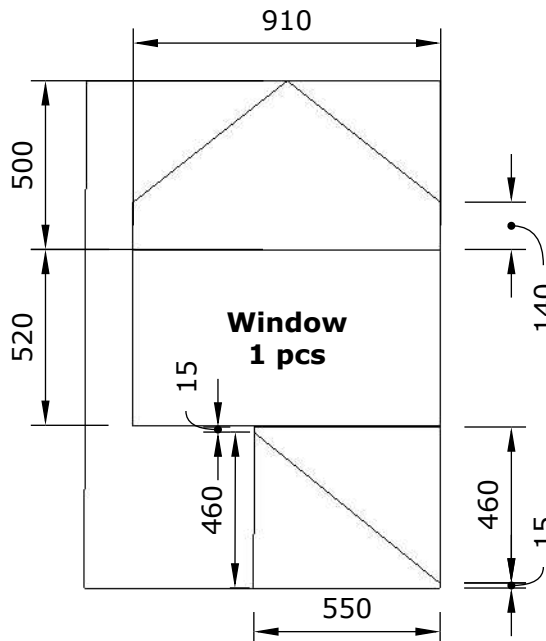

Item ID	QTY	Length
2,3	2	508.0 mm
4	1	~ 943.9 mm
1,5	2	~ 888.0 mm
<b>Meterage</b>		<b>3.736</b>

[ Bracket indicates the orientation of the profile

<b>Greenhouse Smart 2x3 meter</b>					
<b>Rasēja</b>		20.03.2024	<b>Frame set: Window</b>		
<b>Pasūtītājs</b>					<b>Lapa 10</b>

Item ID	QTY	Length
2,3	2	508.0 mm
4	1	~ 969.8 mm
1,5	2	~ 938.0 mm
6	1	~ 950.0 mm
<b>Meterage</b>		<b>4.812</b>

1. Install window part Nr.6 at your desired height between greenhouse frames "Frame" using the brackets included in package
2. Screw side window "SW" to part Nr.6 using hinges and screws included in the package

[ Bracket indicates the orientation of the profile

<b>Greenhouse Smart 2x3 meter</b>				
<b>Rasēja</b>		20.03.2024	<b>Side window installation</b>	
<b>Pasūtītājs</b>			<b>Lapa 16</b>	

<b>Greenhouse Smart 2x3 meter</b>						
<b>Rasēja</b>			<b>20.03.2024</b>	<b>Polycarbonate layout un cut sheets</b>		
<b>Pasūtītājs</b>						<b>Lapa 17</b>

**Pre cut polycarbonate**

Cut to size polycarbonate (1 boxes= 12 sheets /1,5x1,05) + polycarbonate for window) - total of 2 boxes (24 sheets)

**Greenhouse Smart 2x3 meter**

Rasēja

20.03.2024

**Polycarbonate lay out - cut to size**