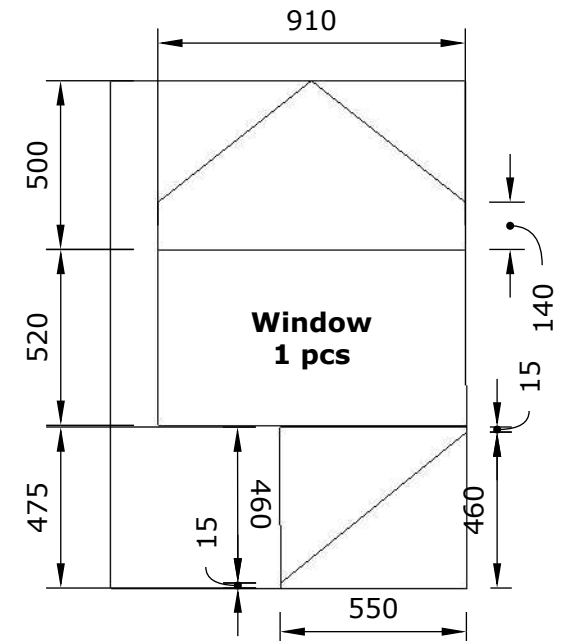

Item ID	QTY	Length
2,3	2	508.0 mm
4	1	~ 969.8 mm
1,5	2	~ 938.0 mm
6	1	~ 950.0 mm
<b>Meterage</b>		<b>4.812</b>

1. Install window part Nr.6 at your desired height between greenhouse frames "Frame" using the brackets included in package
2. Screw side window "SW" to part Nr.6 using hinges and screws included in the package

[ Bracket indicates the orientation of the profile

<b>Greenhouse Smart 2x3 meter</b>				
<b>Rasēja</b>		20.03.2024	<b>Side window installation</b>	
<b>Pasūtītājs</b>			<b>Lapa 16</b>	

<b>Greenhouse Smart 2x3 meter</b>						
<b>Rasēja</b>			<b>20.03.2024</b>	<b>Polycarbonate layout un cut sheets</b>		
<b>Pasūtītājs</b>						<b>Lapa 17</b>

**Pre cut polycarbonate**

Cut to size polycarbonate (1 boxes= 12 sheets /1,5x1,05) + polycarbonate for window) - total of 2 boxes (24 sheets)

**Greenhouse Smart 2x3 meter**

Rasēja

20.03.2024

**Polycarbonate lay out - cut to size**